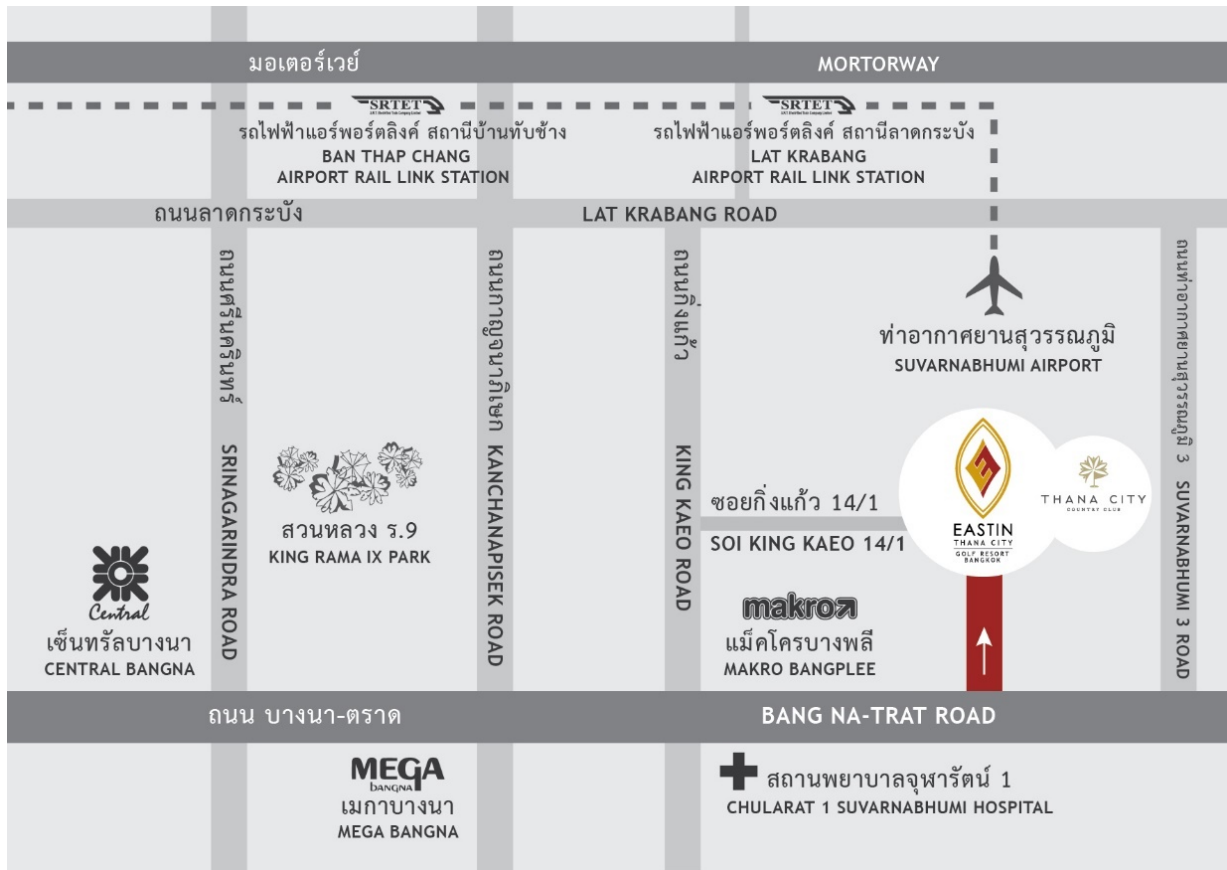

MAP

For more information please contact
PR Department
Tel: +66 2 255 9925 | Email: prth@absolutehotelservices.com

Updated: 2019.08.16